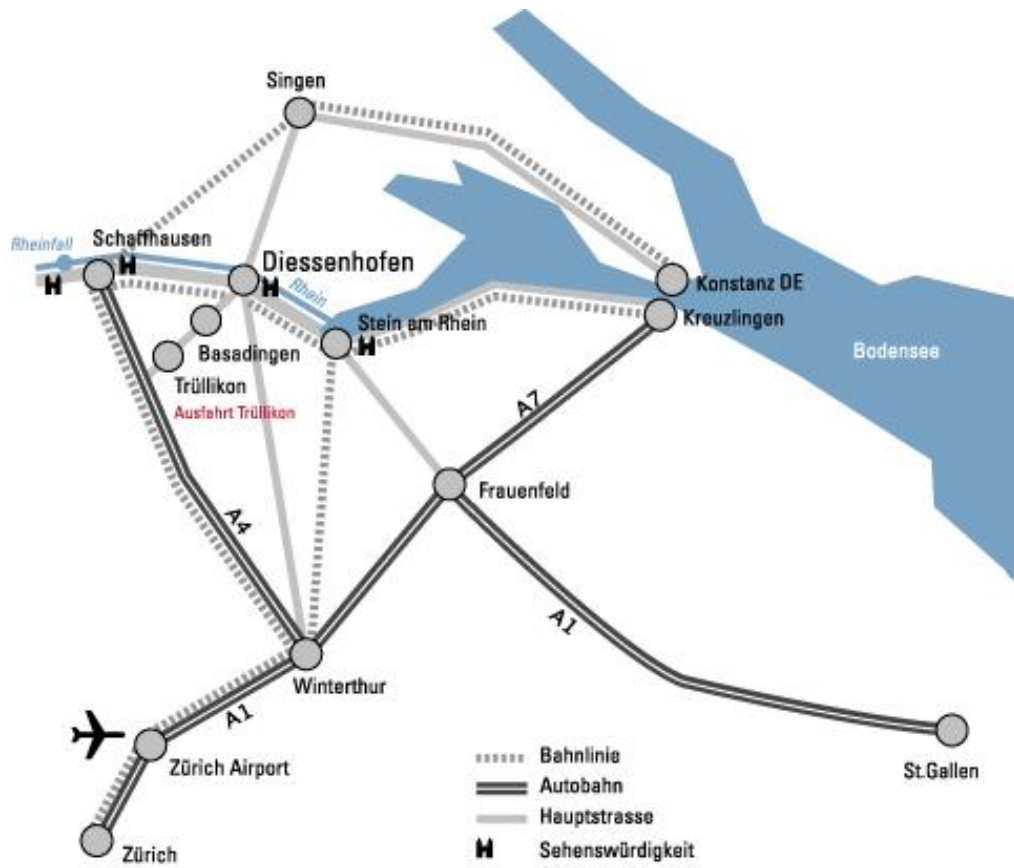

Unterhof am Rhein

Hotel
Restaurants
Seminare

HOW TO FIND US...

By car

Highway A4 Winterthur-Schaffhausen, exit Trüllikon, take a right with direction Trüllikon, in Trüllikon take a right with direction Basadingen, at the roundabout go straight ahead, passing Dickihof, Basadingen towards Diessenhofen.

By public transport

Direct railway connections Diessenhofen–Schaffhausen, Schaffhausen–Zürich.

Car park

Our subterranean garage and numerous parking places around the hotel are to your disposal and free of charge.